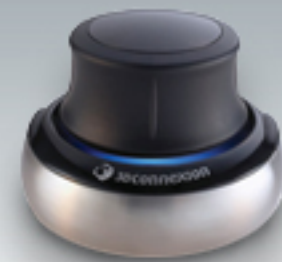

3Dconnexion Connection

Welcome to the 3Dconnexion quarterly enewsletter

April 2008

3Dconnexion 3D Mice Coming to Second Life

Linden Lab's support of the SpaceNavigator 3D Mouse brings new levels of direct control and immersion to the Second Life Grid platform. Today at the Virtual Worlds Conference and Expo, 3Dconnexion, a Logitech company, announced that its 3D mouse product line will be supported by the Second Life Grid®, the platform behind the popular online 3D virtual world created by Linden Lab®. 3Dconnexion's 3D mice – including the award-winning SpaceNavigator™ – will be supported by Second Life beginning in mid-April,

3Dconnexion Announces SpaceNavigator for Notebooks!

Lorem ipsum dolor sit amet, consectetur adipiscing elit, sed diam nonnumy eiusmod tem...

Punch announces support for 3Dconnexion 3D mouse products

3Dconnexion 3D mice are now supported by Punch! Software Professional Home Design Suite Platinum™ Version 12, an easy-to-use 2D and 3D home and landscape design package. Whether importing home and landscape photos to create a realistic design or using the aerial view to fly through designs with a true-to-life 3D perspective...